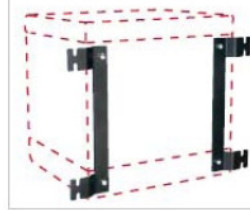

Cube 70

Kit wall support

Optional: Code F12737

Pedestal

Optional:
Code 010936

2" quick coupling

Optional: Code 8930