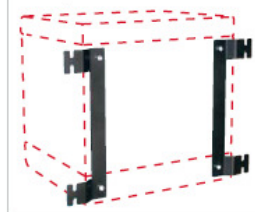

Cube 70 mc

Data management
50 users!

Electronic key
Optional

Display protection

Kit wall support

Optional: Code F12737

Pedestal

Optional:
Code F12708