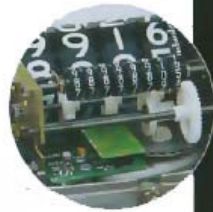

Self Service K44

Water absorption filter