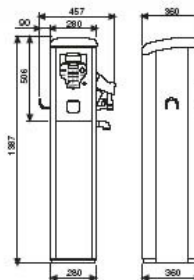

Options:

PC interface

Key Reader

User key

Manager key