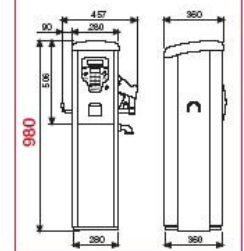

# Self Service mc

**Data management**

**up to  
80 users!**

**Electronic key**

**Water absorption filter**

**Display protection**

**Self Service Tank**

**Options:**